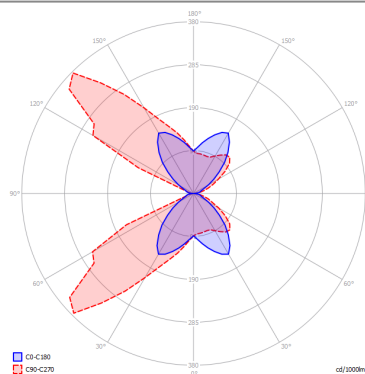

LASER CUBE

10x6 Led

FEATURES

- Frame:** Metal
- Diffusor:** None
- Dimmable:** Yes
- Dimmer:** Not Included
- Bulb:** Included

BULB

LED 2700K 1 x 9W | 900 lm

or

LED 3000K 1 x 9W | 950 lm

SPECIFICATION SHEET

CERTIFICATION

PHOTOMETRIC CURVE

FRAME	DIFFUSOR	LED COLOUR	CODE
Copperty Bronze	None	2700K	036028
Matte Black 9005	None	2700K	036032
Matte White 9010	None	2700K	036027
Copperty Bronze	None	3000K	036024
Matte Black 9005	None	3000K	036031
Matte White 9010	None	3000K	036023