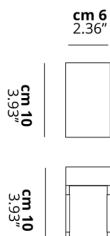

LASER CUBE

10x6 Led

FEATURES

- Frame:** Metal
- Diffusor:** None
- Dimmable:** Yes
- Dimmer:** Not Included
- Bulb:** Included

BULB

LED 2700K 1 x 9W | 900 lm

or

LED 3000K 1 x 9W | 950 lm

SPECIFICATION SHEET

CERTIFICATION

PHOTOMETRIC CURVE

FRAME	DIFFUSOR	LED COLOUR	CODE
Copperty Bronze	None	2700K	036028
Matte Black 9005	None	2700K	036032
Matte White 9010	None	2700K	036027
Copperty Bronze	None	3000K	036024
Matte Black 9005	None	3000K	036031
Matte White 9010	None	3000K	036023